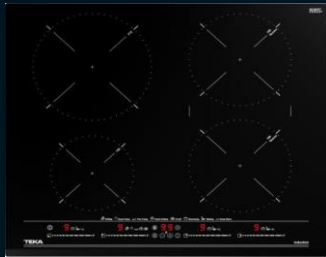

IZC 64630

Ref. 112500022

555 €