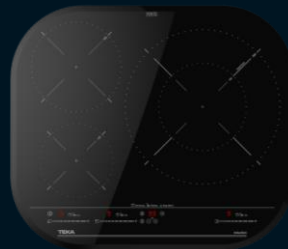

IRC 63320

Ref.

€